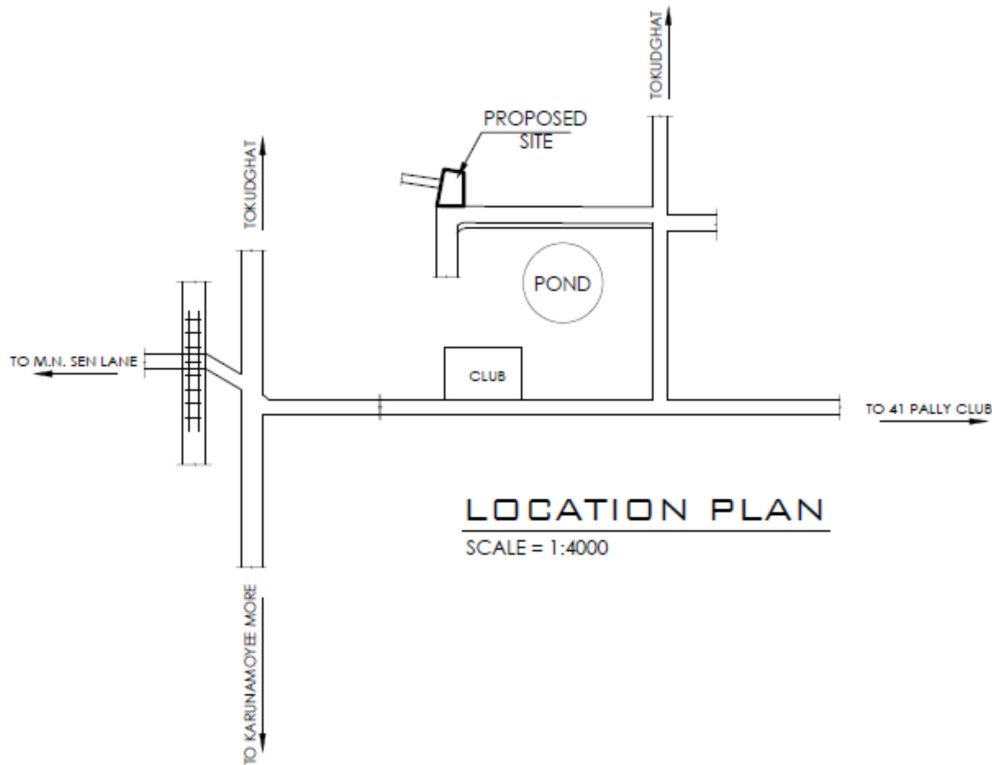

Nirman Construction

32, Putiary Panchanantala Road
Kolkata - 700041
Mob. : 9830368683 / 9830368684

LOCATION MAP of "RUBY APARTMENT" at premises no. 177, West Putiary Colony, P.S. – Haridevpur, P.O. – Paschim Putiary, Kolkata – 700041, under Ward No. 115 of Borough – XIII of KMC, WB, INDIA.

Latitude: 22.4832, Longitude: 88.3390

NIRMAN CONSTRUCTION

Ashim Banerjee
Partner

Manoj Kumar Saha
Partner